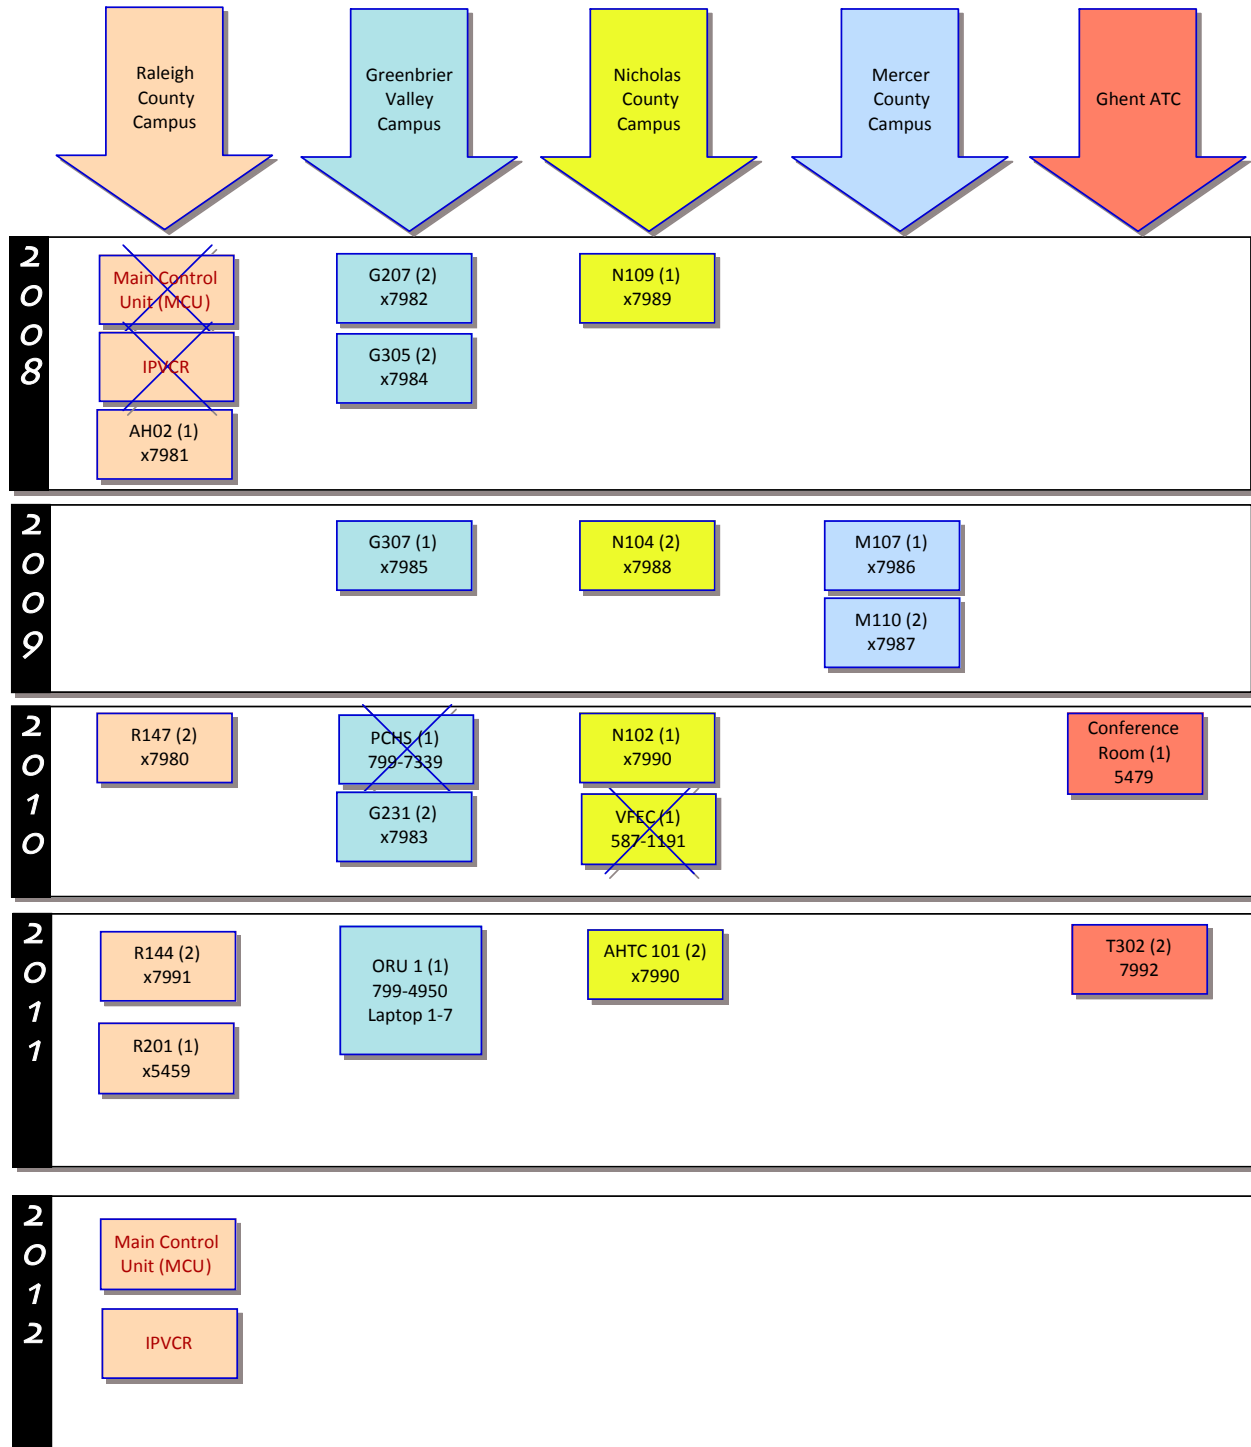

New River Community and Technical College
Interactive Video Network

Key:

- (1) Phone numbers look like this x5459.
- (2) Numbers in parentheses indicate the quantity of cameras in the room (either 1 or 2). Typically, the originating site has the instructor and 2 cameras.
- (3) Although PCHS, AHTC, ORU, and VFEC are actually off-campus locations, we've included them here.
- (4) We also have 2 rooms at GVC "owned" by BSC, a room at NCC "owned" by WVU, and a room "owned" by the Summersville public library that are not on this diagram although we do routinely make connections to them.